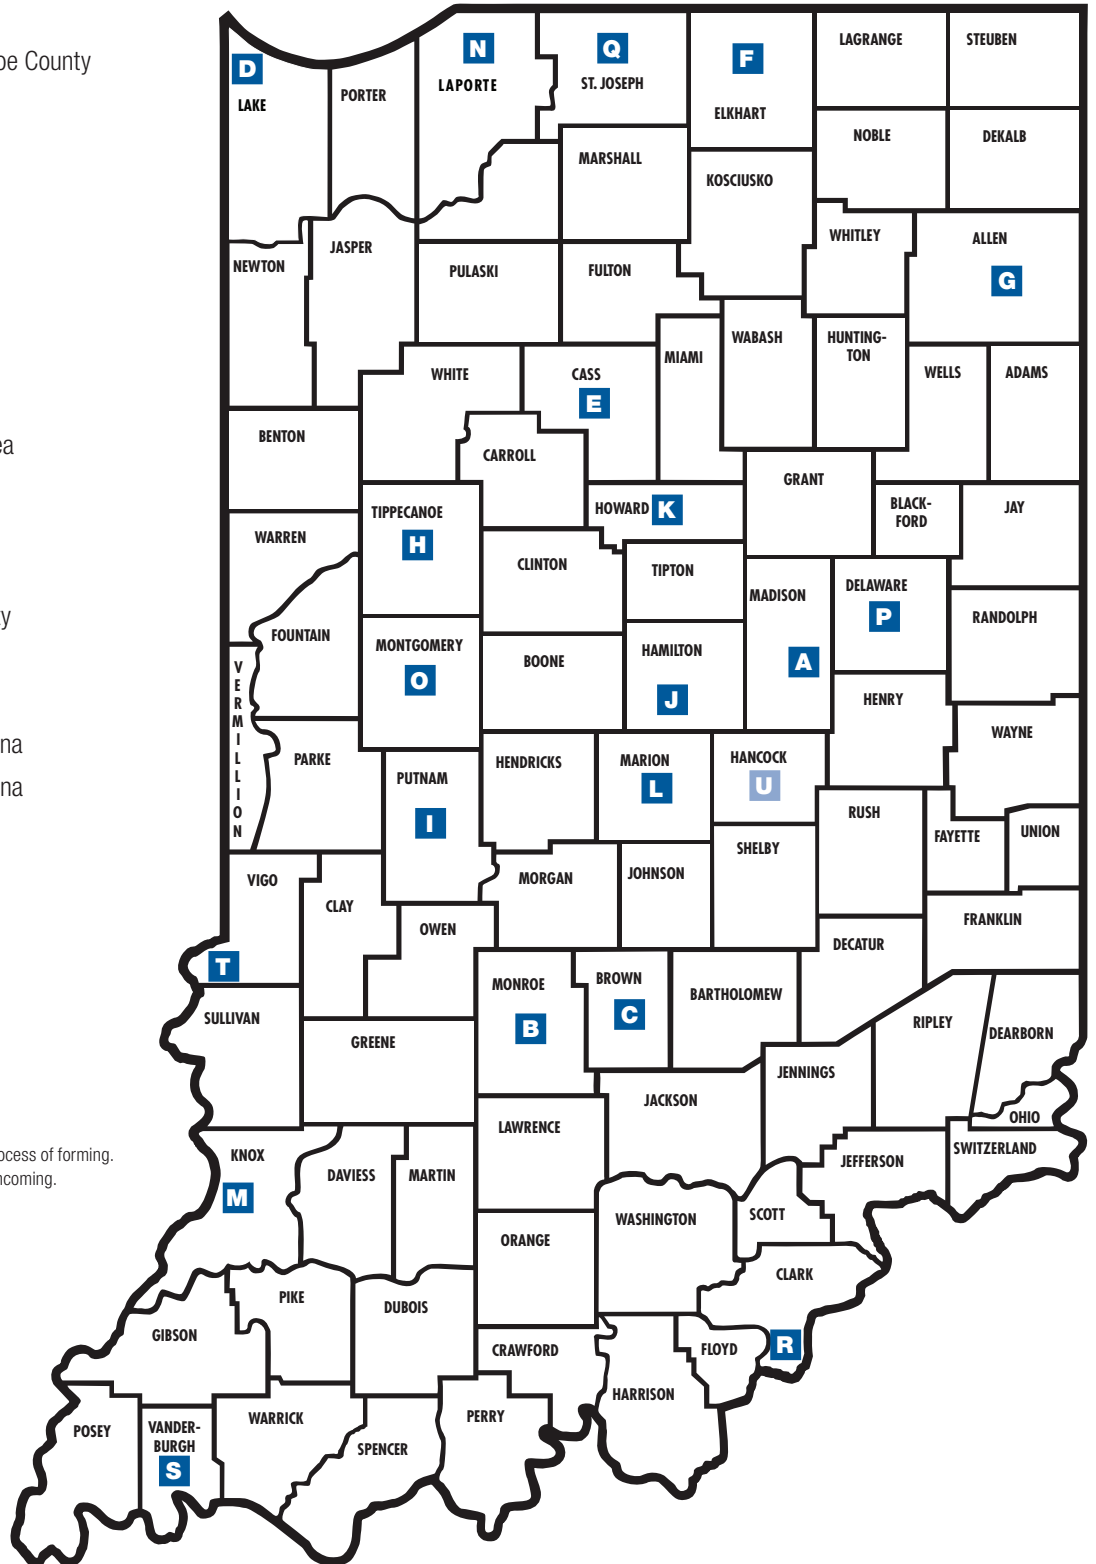

LOCAL LEAGUES IN THE STATE OF INDIANA

Clicking on any blue square **in the column** below will link you to their Website or Facebook page.

- A** Anderson
- B** Bloomington-Monroe County
- C** Brown County
- D** Calumet Area
- E** Cass County
- F** Elkhart County
- G** Fort Wayne
- H** Greater Lafayette
- I** Greencastle
- J** Hamilton County
- K** Howard County Area
- L** Indianapolis
- M** Knox County
- N** Laporte County
- O** Montgomery County
- P** Muncie-Delaware
- Q** South Bend Area
- R** South Central Indiana
- S** Southwestern Indiana
- T** Vigo County
- State of Indiana
- United States

STATE UNITS

- U** Hancock
- State Units are groups in the process of forming.
Contact information will be forthcoming.